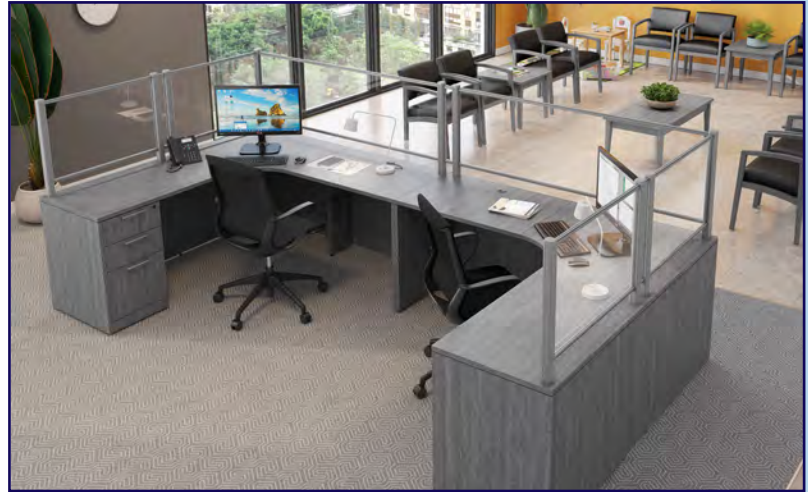

BORDERS ACRYLIC SHIELD

Physical Distancing Product

A desk mounted, clear acrylic, panel system that can be retrofitted to most laminate workstations. Ideal for creating partitions between colleagues, and the reception station.

AVAILABLE
NOW

Features & Materials

- Revised Borders panels
- Made of clear acrylic
- Available as a 20”H panel
- Widths match current panels
- Works with 24”H Borders posts, to leave approx. 4” pass through at the bottom

Clear Acrylic Panels - Silver Frame Only

Model#	Size	List Price
PRM-PB2SILV2024ACRCLR	24”W x 20”H	$385.00
PRM-PB2SILV2030ACRCLR	30”W x 20”H	$470.00
PRM-PB2SILV2036ACRCLR	36”W x 20”H	$570.00
PRM-PB2SILV2042ACRCLR	42”W x 20”H	$690.00
PRM-PB2SILV2048ACRCLR	48”W x 20”H	$768.00
PRM-PB2SILV2060ACRCLR	60”W x 20”H	$988.00
PRM-PB2SILV2066ACRCLR	66”W x 20”H	$1088.00
PRM-PB2SILV2071ACRCLR	71”W x 20”H	$1188.00

Post (2 Posts required per span) - Silver Only

Model#	Size	List Price
PRM-PBP24-SI	24”H	$176.00