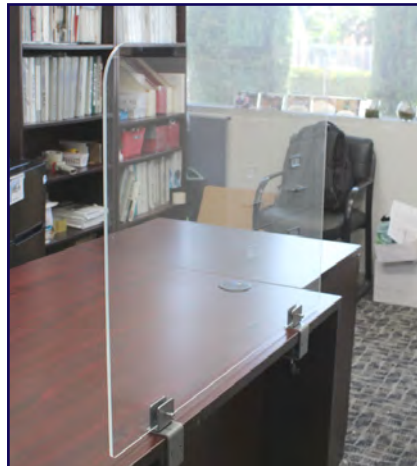

TER-052119

- Top can fit up to 3/8" (10 mm) of plexiglass
- Bottom can fit up to 2 1/3" (60mm) of panel or desk

TER-052121

Swivels so worksurface can be divided

PRM-PLTSDTM

Can be used above worksurface only

PRM-PLTSBUDMSGL

Can be used above worksurface only

PRM-PLTSBUDMDUAL

Can be used between 2 shared surfaces

Desk Protection Panel

Cubicle Mount Protection

Panel Sizes (clear):

Model#	Size (1/4" thick)	List Price
TER-052103	24"W x 24"H	\$140.00
TER-052105	30"W x 24"H	\$165.00
TER-052107	36"W x 24"H	\$185.00
TER-052109	42"W x 24"H	\$215.00
TER-052111	48"W x 24"H	\$235.00
TER-052113	60"W x 24"H	\$275.00